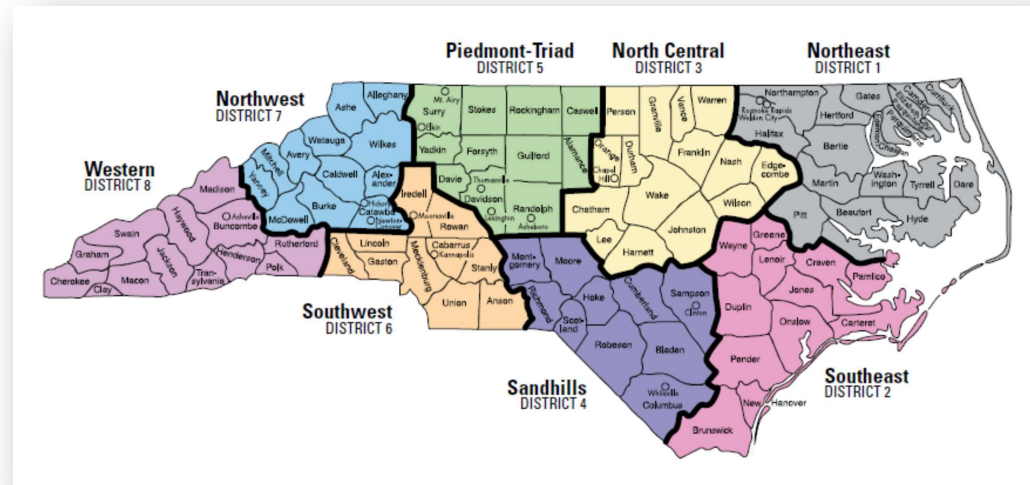

# North Carolina State Board of Education Districts

NC SBE Prosperity Zones/Districts available at: <https://stateboard.ncpublicschools.gov/about-sbe/sbe-districts.pdf>

# NC Homeless Education Program Service Map

**Lisa Phillips, State Coordinator** – [lphillip@serve.org](mailto:lphillip@serve.org)

NC Department of Public Instruction

Office of the Deputy State Superintendent of Innovation

Piedmont-Triad  
Northwest  
Southwest  
Western

**Paullett Wall**  
[pwall@serve.org](mailto:pwall@serve.org)

Northeast  
Southeast  
North Central  
Sandhills

North Carolina Data Available at:

NCHEP - <https://hepnc.uncg.edu/about/>

NCHE -- [https://nche.ed.gov/states/state\\_resources.php](https://nche.ed.gov/states/state_resources.php) (click on North Carolina within US Map)