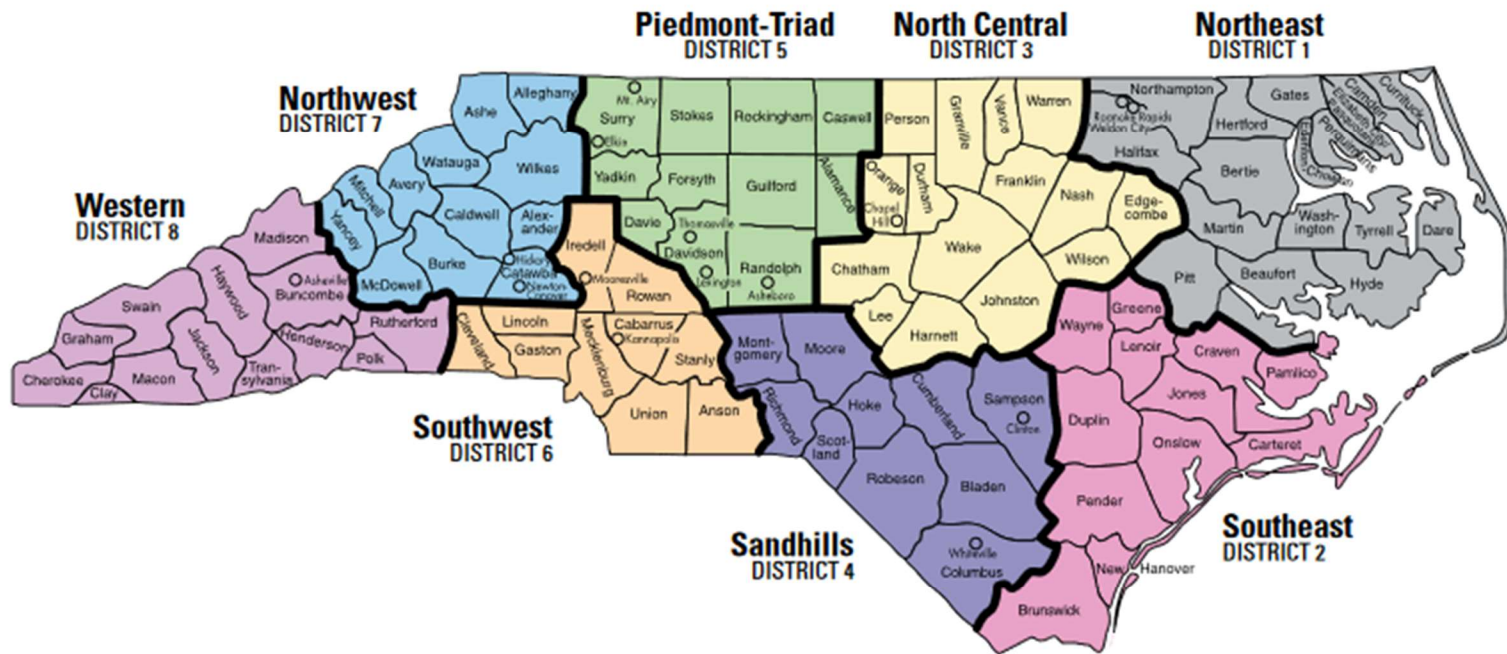

# North Carolina State Board of Education Districts

NC SBE Prosperity Zones/Districts available at: <https://stateboard.ncpublicschools.gov/about-sbe/sbe-districts.pdf>

# NC Homeless Education Program Service Map

**Lisa Phillips, State Coordinator** – [lphillip@serve.org](mailto:lphillip@serve.org)

NC Department of Public Instruction

Office of the Deputy State Superintendent of Innovation

Piedmont-Triad  
Northwest  
Southwest  
Western

**Paullett Wall**  
[pwall@serve.org](mailto:pwall@serve.org)

Northeast  
Southeast  
North Central  
Sandhills

North Carolina Data Available at:

NCHEP - <https://hepnc.uncg.edu/about/>

NCHE -- [https://nche.ed.gov/states/state\\_resources.php](https://nche.ed.gov/states/state_resources.php) (click on North Carolina within US Map)